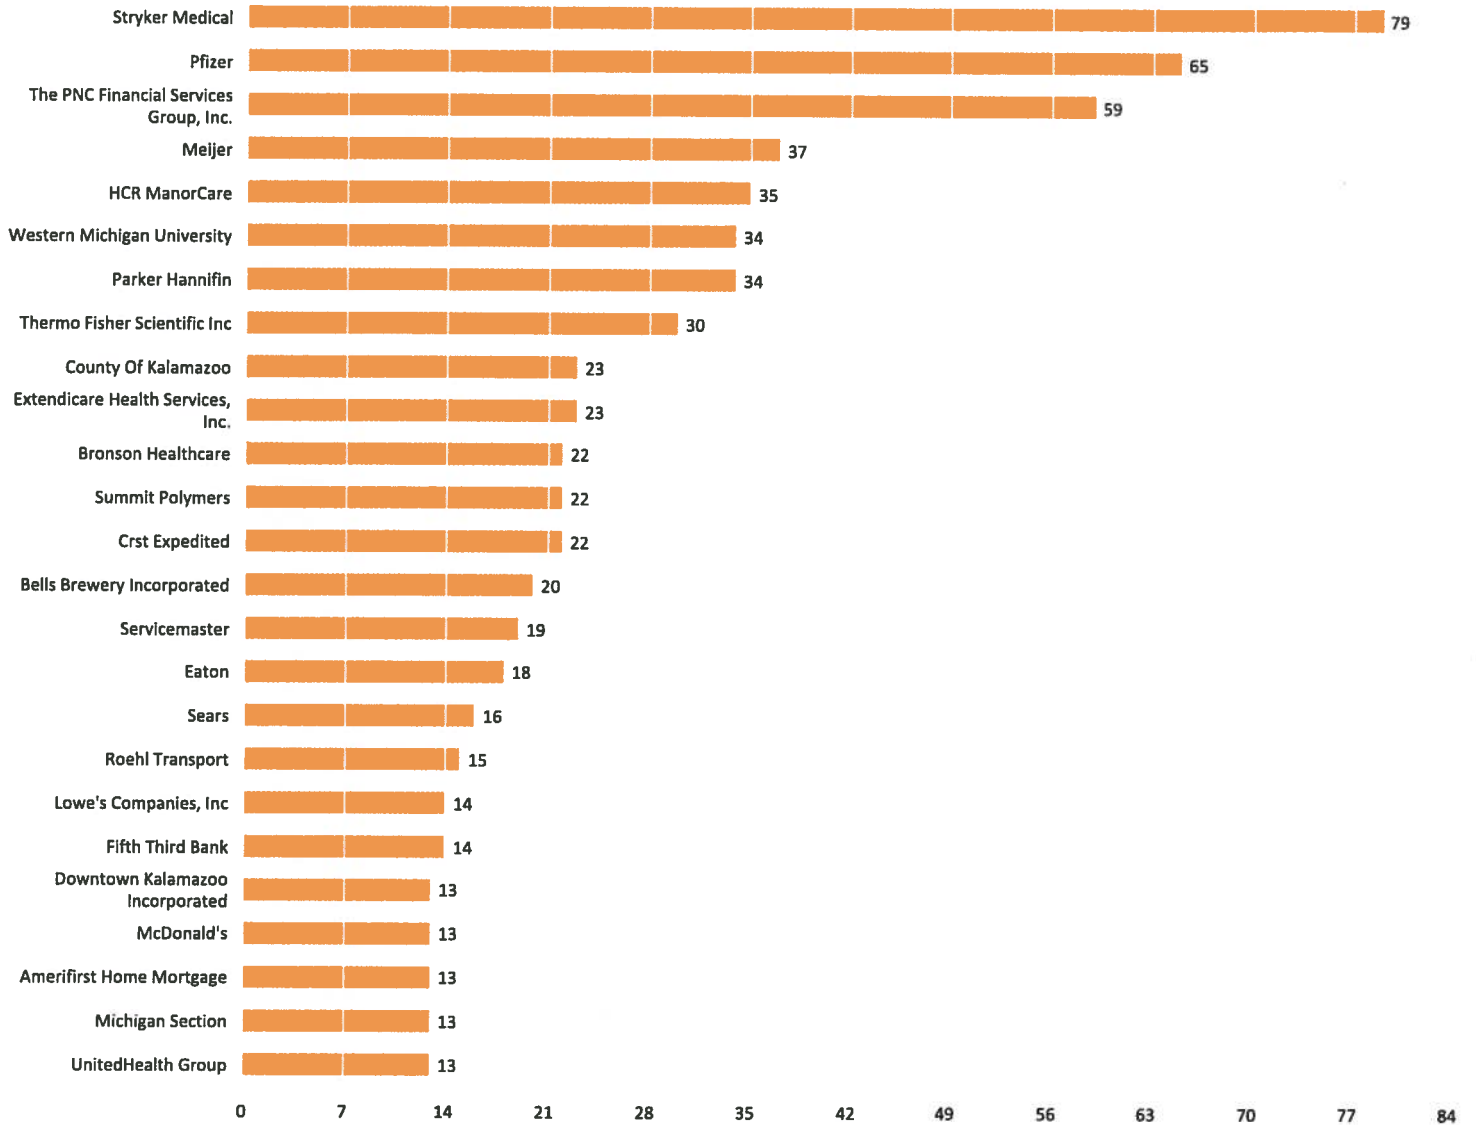

KALAMAZOO COUNTY
BURNING GLASS REPORTS

For period of

JAN. 1, 2015 – FEB 28, 2015

Report on postings

Jan. 1, 2015 - Feb. 28, 2015 AND (County : Kalamazoo, MI)

Employers with the most job openings

Jan. 01, 2015 - Feb. 28, 2015

There are 3,236 postings available with the current filters applied.

There are 792 unspecified or unclassified postings.

Report on postings

Jan. 1, 2015 - Feb. 28, 2015 AND (County : Kalamazoo, MI)

Skills in greatest demand

Jan. 01, 2015 - Feb. 28, 2015

There are 3,236 postings available with the current filters applied.

There are 1,155 unspecified or unclassified postings.

Report on postings

Jan. 1, 2015 - Feb. 28, 2015 AND (County : Kalamazoo, MI (x))

Top detailed occupations

Jan. 01, 2015 - Feb. 28, 2015

There are 3,236 postings available with the current filters applied.

There are 55 unspecified or unclassified postings.