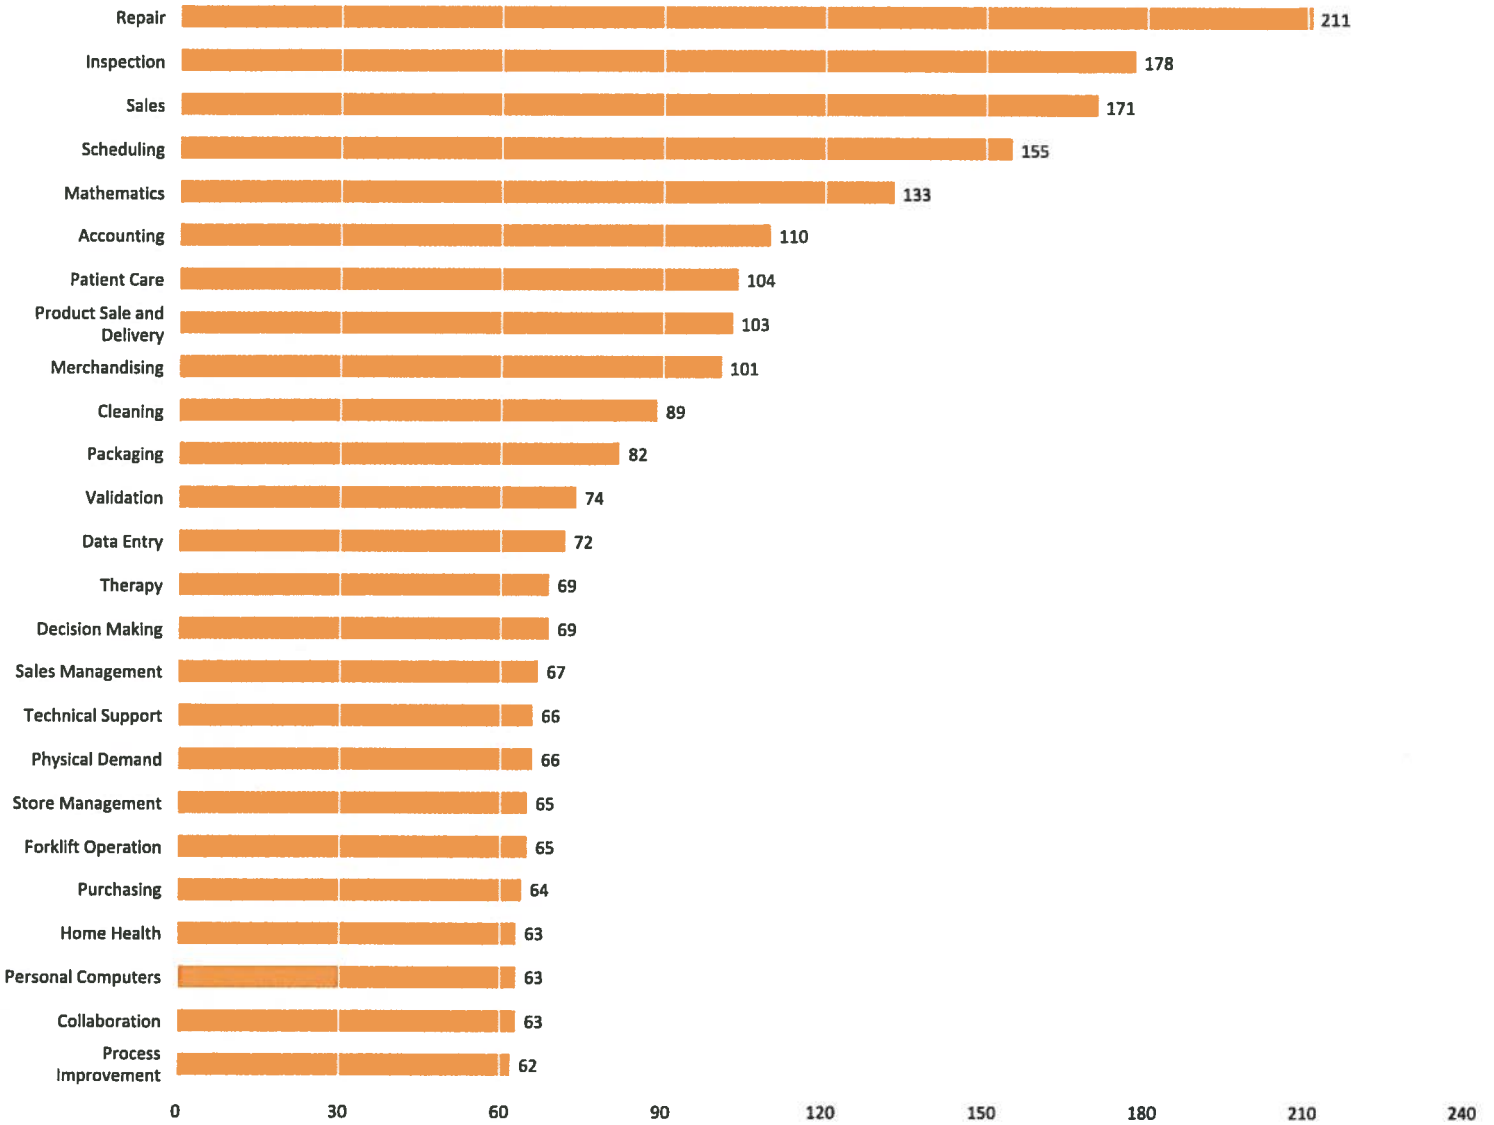

There are 3,236 postings available with the current filters applied.

There are 792 unspecified or unclassified postings.

Report on postings

Jan. 1, 2015 - Feb. 28, 2015 AND (County : Kalamazoo, MI)

Skills in greatest demand

Jan. 01, 2015 - Feb. 28, 2015

There are 3,236 postings available with the current filters applied.

There are 1,155 unspecified or unclassified postings.

Report on postings

Jan. 1, 2015 - Feb. 28, 2015 AND (County : Kalamazoo, MI (x))

Top detailed occupations

Jan. 01, 2015 - Feb. 28, 2015

There are 3,236 postings available with the current filters applied.

There are 55 unspecified or unclassified postings.